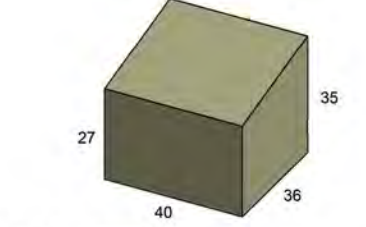

FC002  
 Deep Seating Loveseat  
 Fits: Traditional, 270,  
 275, 4302  
 W: 34.25" D: 61" H: 28/36"

FC003  
 Deep Seating Sofa  
 Fits: Traditional, 270,  
 275, 4302  
 W:34" D:81" H: 27.5/36"

FC004  
 Deep Seating Dining Chair  
 Fits: Traditional  
 W: 33" D: 36" H: 32/44.5"

FC006  
 Deep Seating Ottoman  
 Fits: Traditional  
 W: 31.5" D: 21.5" H: 21.5"

FC007  
 Deep Seating  
 Chaise Lounge  
 Fits: Traditional  
 W: 30" D: 71.5" H: 20/41"

FC008  
 Deep Seating Double  
 Adjustable Chaise Lounge  
 Fits: Traditional  
 W: 71.5" D: 46" H: 20/42"