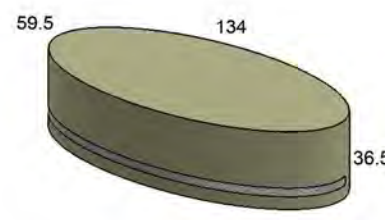

FC077
DINING COMPLETE SET COVER
TABLE + 6 CHAIRS
FITS: 4339, 4312
W: 134" D: 59.5" H: 36.5"