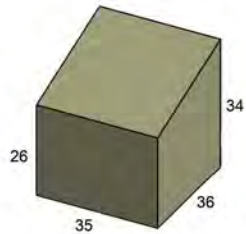

PROTECT YOUR INVESTMENT *with*
FURNITURE COVERS
from **PatioHQ**

Product Category: DEEP SEATING

Also Available: ACCESSORIES, DINING, SETS, & TABLES

- ☒ Weather Resistant
- ☒ Quality Guaranteed
- ☒ Easy Maintenance
- ☒ 1 Year Warranty
- ☒ Durable Vented Vinyl
- ☒ Sturdy Tie with Toggle
- ☒ Available in Multiple Styles

FC001
Deep Seating Chair
Fits: Traditional, 270,
275, 4302
W:36" D:35" H:26/34"