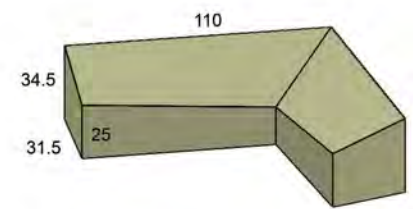

FC054
CABO SECTIONAL LEFT COVER
LL, SCC45, RL
LL, M, SCC90, RL
FITS: 270, 275, 4302
W: 110" D: 31.5" H: 25/34.5"