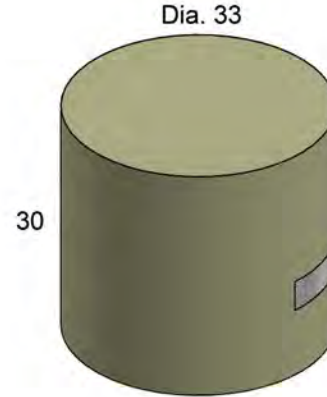

☐ FC012
30" ROUND BISTRO /
DINING TABLE
FITS: TRADITIONAL
W: 33" D: 33" H: 30"