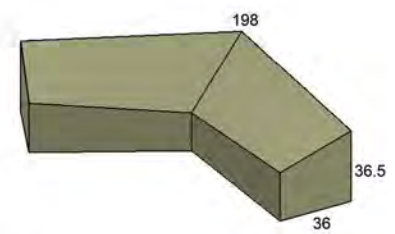

FC090
MALIBU SECTIONAL COVER
FITS: 260
W: 198" D: 36" H: 36.5"