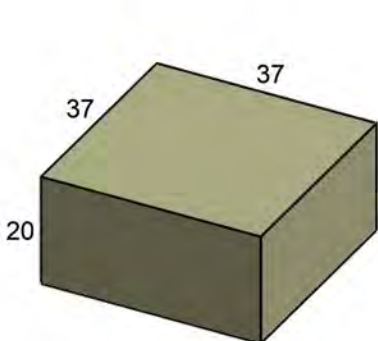

☐ FC023
MALIBU COFFEE TABLE
FITS: 260, 265
W: 37" D: 37" H: 20"