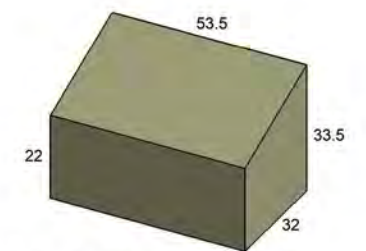

FC097
6510 Loveseat
Fits: 6510, 6518
W: 53.5" D: 32" H: 22/33.5"