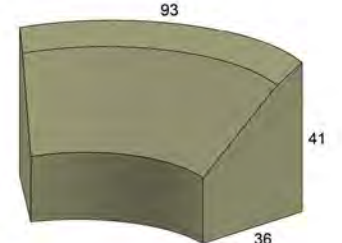

FC085
Curved Sofa Cover
Fits: 4312
W: 93" D: 36" H: 41"