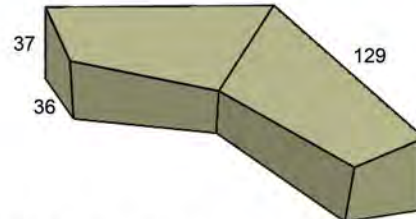

FC019  
MALIBU 5 PC. SECTIONAL  
L, M, C, M, R  
FITS: 260, 265, 4060  
W: 96.5" D: 36" H: 37"

FC020L  
MALIBU LEFT HAND FACING  
6 PC. SECTIONAL  
"L" SHAPE: L, M, M, C, M, R  
FITS: 260, 265, 4060  
W: 126" D: 36" H: 37"