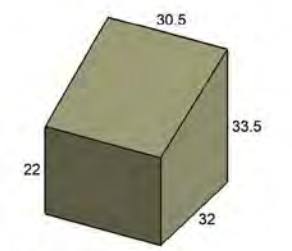

FC096
6510 Chair
Fits: 6510, 6518
W: 30.5" D: 32" H: 22/33.5"