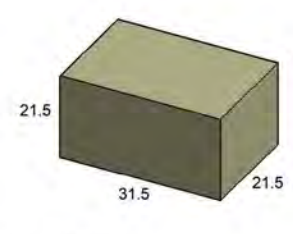

○ FC018  
MARKET UMBRELLA  
FITS: MARKET UMBRELLA  
W:14" D:14" H:64"

PROTECT YOUR INVESTMENT *with*  
**FURNITURE COVERS**  
*from* **PatioHQ**

**Product Category: DEEP SEATING**

**Also Available: ACCESSORIES, DINING, SETS, & TABLES**

- Weather Resistant
- Quality Guaranteed
- Easy Maintenance
- 1 Year Warranty
- Durable Vented Vinyl
- Sturdy Tie with Toggle
- Available in Multiple Styles

FC001  
 Deep Seating Chair  
 Fits: Traditional, 270,  
 275, 4302  
 W:36" D:35" H:26/34"

FC002  
 Deep Seating Loveseat  
 Fits: Traditional, 270,  
 275, 4302  
 W: 34.25" D: 61" H: 28/36"

FC003  
 Deep Seating Sofa  
 Fits: Traditional, 270,  
 275, 4302  
 W:34" D:81" H: 27.5/36"

FC004  
 Deep Seating Dining Chair  
 Fits: Traditional  
 W: 33" D: 36" H: 32/44.5"