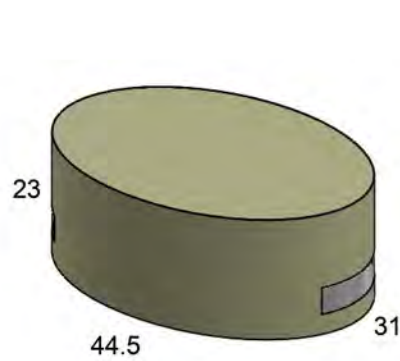

PROTECT YOUR INVESTMENT *with*
FURNITURE COVERS
from **PatioHQ**

Product Category: TABLES

Also Available: ACCESSORIES, DEEP SEATING, DINING, & SETS

- ☒ Weather Resistant
- ☒ Quality Guaranteed
- ☒ Easy Maintenance
- ☒ 1 Year Warranty
- ☒ Durable Vented Vinyl
- ☒ Sturdy Tie with Toggle
- ☒ Available in Multiple Styles

☐ FC010
COFFEE TABLE COVER
FITS: TRADITIONAL
W: 44.5" D: 31" H: 23"