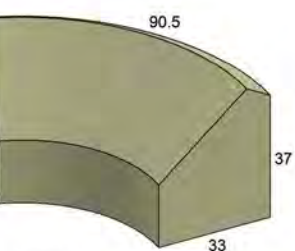

FC093
Contour Sofa Cover
Fits: 270, 275, 252, 4302, 3307
W: 90.5" D: 33" H: 37"