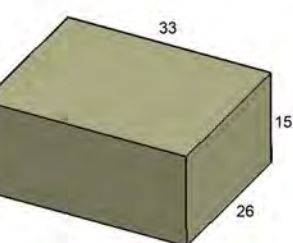

FC084
Ottoman Cover
Fits: 3350, 4312, 4331, 4345
W: 33" D: 26" H: 15"