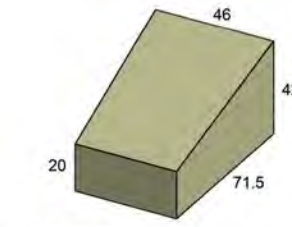

FC002  
 Deep Seating Loveseat  
 Fits: Traditional, 270,  
 275, 4302  
 W: 34.25" D: 61" H: 28/36"

FC003  
 Deep Seating Sofa  
 Fits: Traditional, 270,  
 275, 4302  
 W:34" D:81" H: 27.5/36"

FC004  
 Deep Seating Dining Chair  
 Fits: Traditional  
 W: 33" D: 36" H: 32/44.5"

FC006  
 Deep Seating Ottoman  
 Fits: Traditional  
 W: 31.5" D: 21.5" H: 21.5"

FC007  
 Deep Seating  
 Chaise Lounge  
 Fits: Traditional  
 W: 30" D: 71.5" H: 20/41"

FC008  
 Deep Seating Double  
 Adjustable Chaise Lounge  
 Fits: Traditional  
 W: 71.5" D: 46" H: 20/42"