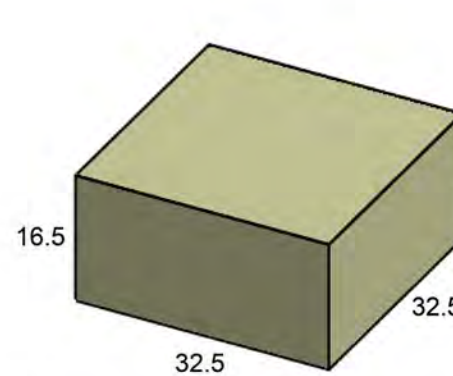

☐ FC044
CABO SQUARE COFFEE
TABLE
FITS: 270, 275, 4302
W: 32.5" D: 32.5" H: 16.5"