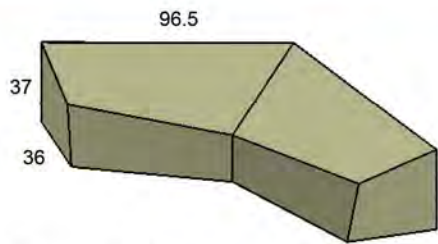

PROTECT YOUR INVESTMENT *with*

FURNITURE COVERS

from **PatioHQ**

Product Category: SETS

Also Available: ACCESSORIES, DEEP SEATING, DINING, & TABLES

- ☒ Weather Resistant
- ☒ Quality Guaranteed
- ☒ Easy Maintenance
- ☒ 1 Year Warranty
- ☒ Durable Vented Vinyl
- ☒ Sturdy Tie with Toggle
- ☒ Available in Multiple Styles

FC019
MALIBU 5 PC. SECTIONAL
L, M, C, M, R
FITS: 260, 265, 4060
W: 96.5" D: 36" H: 37"