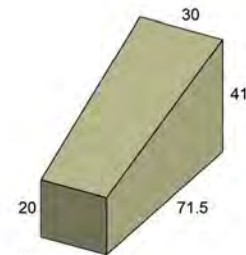

FC002  
 Deep Seating Loveseat  
 Fits: Traditional, 270,  
 275, 4302  
 W: 34.25" D: 61" H: 28/36"

FC003  
 Deep Seating Sofa  
 Fits: Traditional, 270,  
 275, 4302  
 W:34" D:81" H: 27.5/36"

FC004  
 Deep Seating Dining Chair  
 Fits: Traditional  
 W: 33" D: 36" H: 32/44.5"

FC006  
 Deep Seating Ottoman  
 Fits: Traditional  
 W: 31.5" D: 21.5" H: 21.5"

FC007  
 Deep Seating  
 Chaise Lounge  
 Fits: Traditional  
 W: 30" D: 71.5" H: 20/41"

FC008  
 Deep Seating Double  
 Adjustable Chaise Lounge  
 Fits: Traditional  
 W: 71.5" D: 46" H: 20/42"