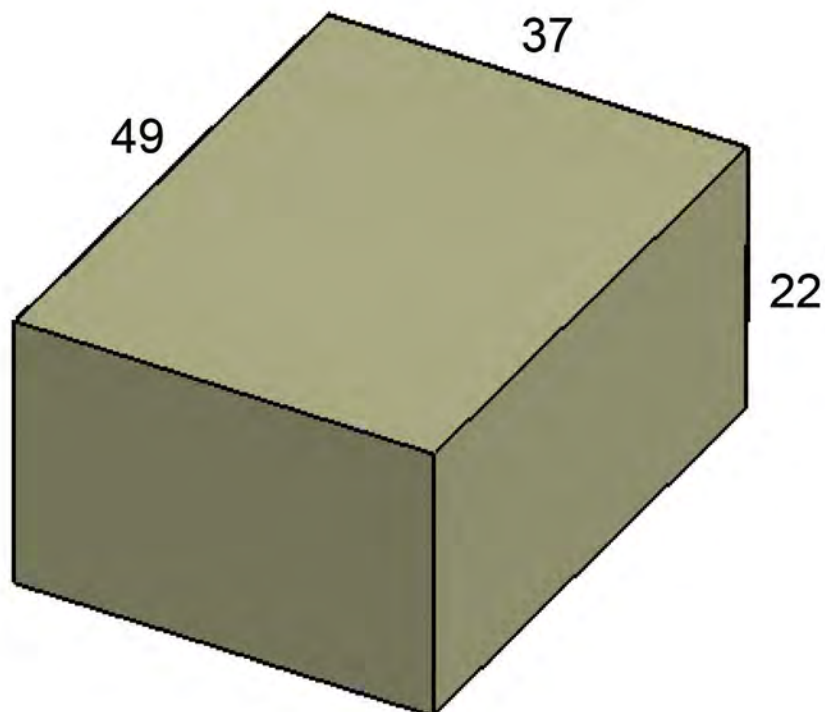

○ FC069  
ROUND FIRE TABLE COVER  
FITS: FIRE TABLES WITH ROUND TOPS  
W:45" D:45" H:22"

○ FC070  
SQUARE FIRE TABLE COVER  
FITS: FIRE TABLES WITH SQUARE TOPS  
W:43" D:43" H:23.5"

○ FC094  
REC. FIRE TABLE COVER  
FITS: RECTANGULAR FIRE TABLES (NOT PUB HT.)  
W:49" D:37" H:22"

○ FC018  
MARKET UMBRELLA  
FITS: MARKET UMBRELLA  
W:14" D:14" H:64"

PROTECT YOUR INVESTMENT *with*  
**FURNITURE COVERS**  
*from* **PatioHQ**

**Product Category: DEEP SEATING**

**Also Available: ACCESSORIES, DINING, SETS, & TABLES**