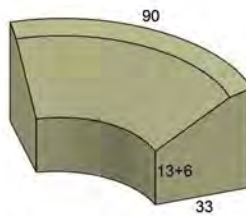

FC002  
 Deep Seating Loveseat  
 Fits: Traditional, 270,  
 275, 4302  
 W: 34.25" D: 61" H: 28/36"

FC003  
 Deep Seating Sofa  
 Fits: Traditional, 270,  
 275, 4302  
 W:34" D:81" H: 27.5/36"

FC004  
 Deep Seating Dining Chair  
 Fits: Traditional  
 W: 33" D: 36" H: 32/44.5"

FC006  
 Deep Seating Ottoman  
 Fits: Traditional  
 W: 31.5" D: 21.5" H: 21.5"

FC007  
 Deep Seating  
 Chaise Lounge  
 Fits: Traditional  
 W: 30" D: 71.5" H: 20/41"

FC008  
 Deep Seating Double  
 Adjustable Chaise Lounge  
 Fits: Traditional  
 W: 71.5" D: 46" H: 20/42"

FC021  
 Club Chair  
 Fits: 260, 265, 4060  
 W: 36" D: 40" H: 27/35"

FC024  
 Malibu Ottoman  
 Fits: 260, 265, 4060  
 W: 30.25" D: 30.25" H: 20.5"

FC027  
 Malibu Double  
 Adjustable Chaise  
 Fits: 260, 4199  
 W: 92.5" D: 73" H: 16.5"