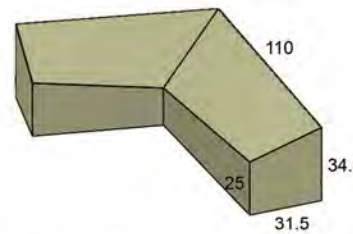

FC053
CABO SECTIONAL RIGHT COVER
LL, SCC45, RL
LL, SCC90, M, RL
FITS: 270, 275, 4302
W: 110" D: 31.5" H: 25/34.5"