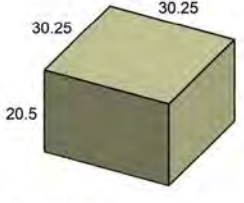

FC002  
 Deep Seating Loveseat  
 Fits: Traditional, 270,  
 275, 4302  
 W: 34.25" D: 61" H: 28/36"

FC003  
 Deep Seating Sofa  
 Fits: Traditional, 270,  
 275, 4302  
 W:34" D:81" H: 27.5/36"

FC004  
 Deep Seating Dining Chair  
 Fits: Traditional  
 W: 33" D: 36" H: 32/44.5"

FC006  
 Deep Seating Ottoman  
 Fits: Traditional  
 W: 31.5" D: 21.5" H: 21.5"

FC007  
 Deep Seating  
 Chaise Lounge  
 Fits: Traditional  
 W: 30" D: 71.5" H: 20/41"

FC008  
 Deep Seating Double  
 Adjustable Chaise Lounge  
 Fits: Traditional  
 W: 71.5" D: 46" H: 20/42"

FC021  
 Club Chair  
 Fits: 260, 265, 4060  
 W: 36" D: 40" H: 27/35"

FC024  
 Malibu Ottoman  
 Fits: 260, 265, 4060  
 W: 30.25" D: 30.25" H: 20.5"

FC027  
 Malibu Double  
 Adjustable Chaise  
 Fits: 260, 4199  
 W: 92.5" D: 73" H: 16.5"