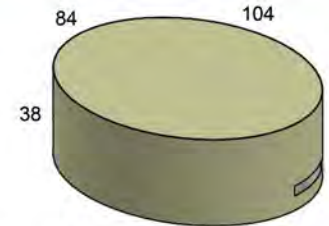

FC036
72" RECTANGULAR DINING SET
TABLE + 6 CHAIRS
FITS: 260, 265, 270, 275, 4060, 415
W: 104" D: 84" H: 38"