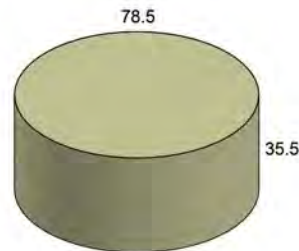

FC047
48" SQUARE DINING SET
TABLE + 4 DINING CHAIRS
FITS: 260, 265, 270, 275, 4060
W: 78.5" D: 78.5" H: 35.5"