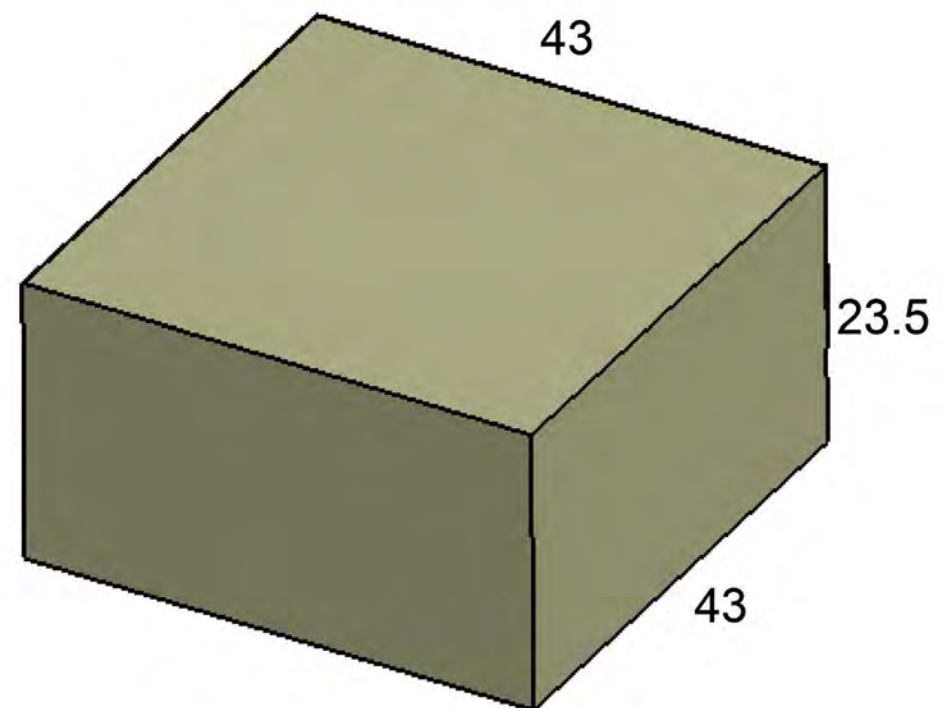

○ FC070
SQUARE FIRE TABLE COVER
FITS: FIRE TABLES WITH SQUARE TOPS
W:43" D:43" H:23.5"

PROTECT YOUR INVESTMENT *with*

FURNITURE COVERS

from **PatioHQ**

Product Category: ACCESSORIES

Also Available: DEEP SEATING, DINING, SETS, & TABLES

- ☒ Weather Resistant
- ☒ Quality Guaranteed
- ☒ Easy Maintenance
- ☒ 1 Year Warranty
- ☒ Durable Vented Vinyl
- ☒ Sturdy Tie with Toggle
- ☒ Available in Multiple Styles