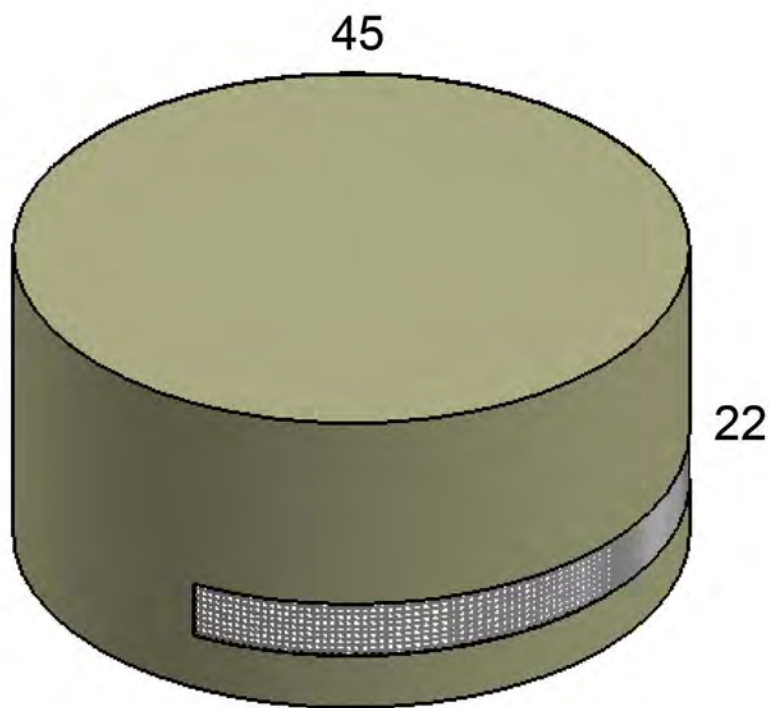

○ FC069  
ROUND FIRE TABLE COVER  
FITS: FIRE TABLES WITH ROUND TOPS  
W:45" D:45" H:22"

○ FC070  
SQUARE FIRE TABLE COVER  
FITS: FIRE TABLES WITH SQUARE TOPS  
W:43" D:43" H:23.5"

○ FC094  
REC. FIRE TABLE COVER  
FITS: RECTANGULAR FIRE TABLES (NOT PUB HT.)  
W:49" D:37" H:22"

○ FC018  
MARKET UMBRELLA  
FITS: MARKET UMBRELLA  
W:14" D:14" H:64"

PROTECT YOUR INVESTMENT *with*  
**FURNITURE COVERS**  
*from* **PatioHQ**

**Product Category: DEEP SEATING**

**Also Available: ACCESSORIES, DINING, SETS, & TABLES**