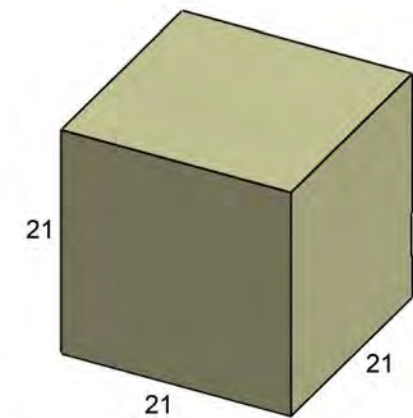

☐ FC045
CABO SQUARE END TABLE
FITS: 270, 275, 4302
W: 21" D: 21" H: 21"