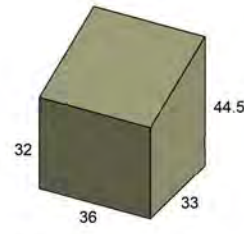

○ FC018  
MARKET UMBRELLA  
FITS: MARKET UMBRELLA  
W:14" D:14" H:64"

PROTECT YOUR INVESTMENT *with*  
**FURNITURE COVERS**  
*from* **PatioHQ**

**Product Category: DEEP SEATING**

**Also Available: ACCESSORIES, DINING, SETS, & TABLES**

- Weather Resistant
- Quality Guaranteed
- Easy Maintenance
- 1 Year Warranty
- Durable Vented Vinyl
- Sturdy Tie with Toggle
- Available in Multiple Styles

FC001  
 Deep Seating Chair  
 Fits: Traditional, 270,  
 275, 4302  
 W:36" D:35" H:26/34"

FC002  
 Deep Seating Loveseat  
 Fits: Traditional, 270,  
 275, 4302  
 W: 34.25" D: 61" H: 28/36"

FC003  
 Deep Seating Sofa  
 Fits: Traditional, 270,  
 275, 4302  
 W:34" D:81" H: 27.5/36"

FC004  
 Deep Seating Dining Chair  
 Fits: Traditional  
 W: 33" D: 36" H: 32/44.5"