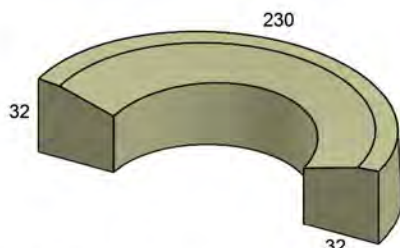

FC051
CURVED SECTIONAL SET
2 CONTOUR SOFAS WITH UP
TO 3 WEDGE END TABLES
FITS: 270, 275
W: 230" D: 32" H: 32"