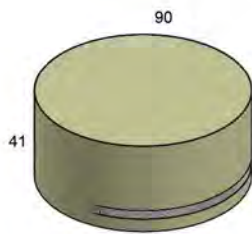

FC060
48" ROUND DINING SET
TABLE + 4 CHAIRS
FITS: TRADITIONAL
W: 90" D: 90" H: 41"