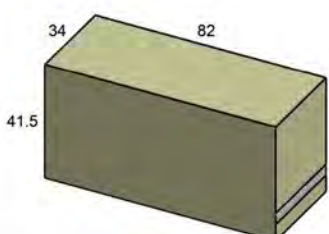

FC059
30" ROUND BISTRO SET
TABLE + 2 CHAIRS
FITS: TRADITIONAL
W: 82" D: 34" H: 41.5"