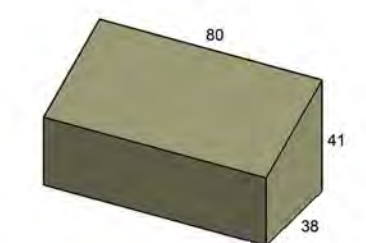

FC083
Sofa Cover
Fits: 3350, 4312, 4331, 4345
W: 80" D: 38" H: 41"