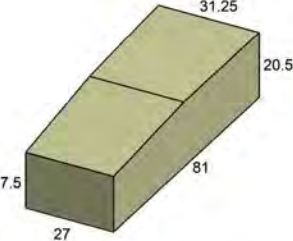

FC006  
 Deep Seating Ottoman  
 Fits: Traditional  
 W: 31.5" D: 21.5" H: 21.5"

FC007  
 Deep Seating  
 Chaise Lounge  
 Fits: Traditional  
 W: 30" D: 71.5" H: 20/41"

FC008  
 Deep Seating Double  
 Adjustable Chaise Lounge  
 Fits: Traditional  
 W: 71.5" D: 46" H: 20/42"

FC021  
 Club Chair  
 Fits: 260, 265, 4060  
 W: 36" D: 40" H: 27/35"

FC024  
 Malibu Ottoman  
 Fits: 260, 265, 4060  
 W: 30.25" D: 30.25" H: 20.5"

FC027  
 Malibu Double  
 Adjustable Chaise  
 Fits: 260, 4199  
 W: 92.5" D: 73" H: 16.5"

FC032  
 Malibu Curved Sofa  
 Fits: 260, 270, 265, 275, 3307  
 W: 90" D: 33" H: 13+6/35"

FC035  
 Malibu Straight Sofa  
 Fits: 260, 265, 4060  
 W: 97" D: 34" H: 25.5/34.5"

FC041  
 Square Ottoman  
 Fits: 270, 275, 4302  
 W: 25.5" D: 25.5" H: 18.5"