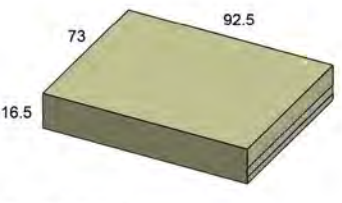

FC002  
 Deep Seating Loveseat  
 Fits: Traditional, 270,  
 275, 4302  
 W: 34.25" D: 61" H: 28/36"

FC003  
 Deep Seating Sofa  
 Fits: Traditional, 270,  
 275, 4302  
 W:34" D:81" H: 27.5/36"

FC004  
 Deep Seating Dining Chair  
 Fits: Traditional  
 W: 33" D: 36" H: 32/44.5"

FC006  
 Deep Seating Ottoman  
 Fits: Traditional  
 W: 31.5" D: 21.5" H: 21.5"

FC007  
 Deep Seating  
 Chaise Lounge  
 Fits: Traditional  
 W: 30" D: 71.5" H: 20/41"

FC008  
 Deep Seating Double  
 Adjustable Chaise Lounge  
 Fits: Traditional  
 W: 71.5" D: 46" H: 20/42"

FC021  
 Club Chair  
 Fits: 260, 265, 4060  
 W: 36" D: 40" H: 27/35"

FC024  
 Malibu Ottoman  
 Fits: 260, 265, 4060  
 W: 30.25" D: 30.25" H: 20.5"

FC027  
 Malibu Double  
 Adjustable Chaise  
 Fits: 260, 4199  
 W: 92.5" D: 73" H: 16.5"