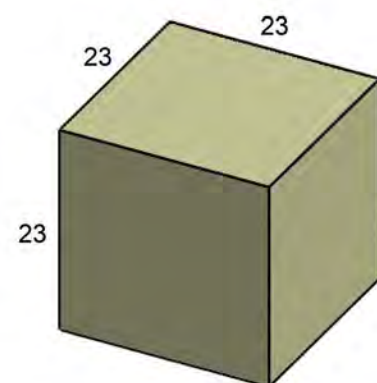

☐ FC025
MALIBU END TABLE
FITS: 260, 265, 4331, 4345
W: 23" D: 23" H: 23"