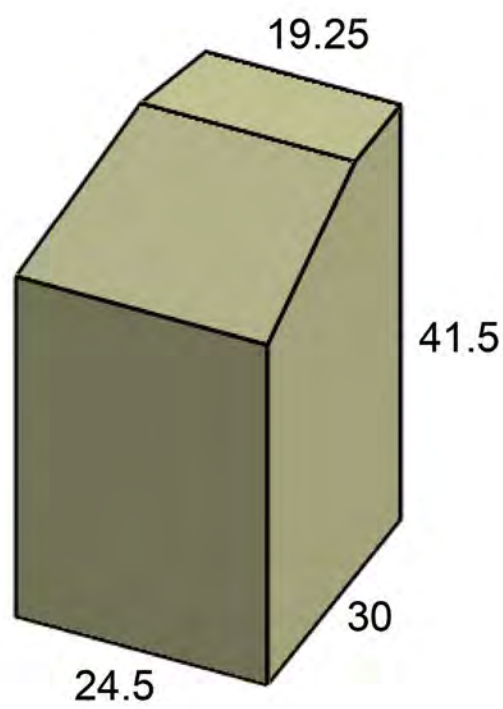

PROTECT YOUR INVESTMENT *with*

FURNITURE COVERS

from **PatioHQ**

Product Category: DINING

Also Available: ACCESSORIES, DEEP SEATING, SETS & TABLES

- ☒ Weather Resistant
- ☒ Quality Guaranteed
- ☒ Easy Maintenance
- ☒ 1 Year Warranty
- ☒ Durable Vented Vinyl
- ☒ Sturdy Tie with Toggle
- ☒ Available in Multiple Styles

○ FC038
UNIVERSAL COUNTER HEIGHT
SWIVEL STOOL
FITS: 260, 415
W: 19.25/24.5" D: 30" H: 41.5"