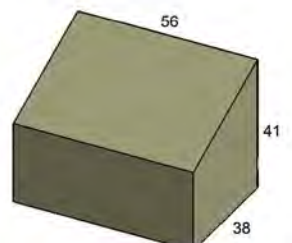

FC082
Loveseat Cover
Fits: 3350, 4312, 4331, 4345
W: 56" D: 38" H: 41"