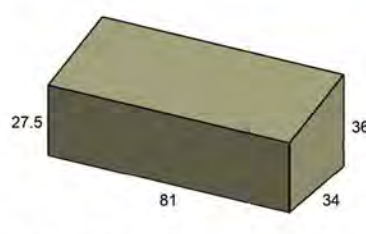

FC003
Deep Seating Sofa
Fits: Traditional, 270,
275, 4302
W:34" D:81" H: 27.5/36"