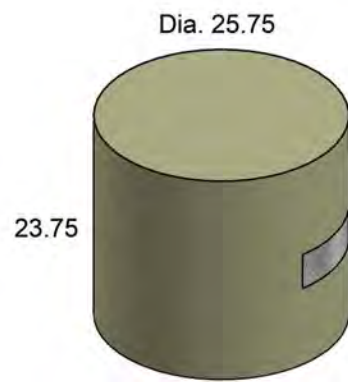

FC090  
MALIBU SECTIONAL COVER  
FITS: 260  
W: 198" D: 36" H: 36.5"

PROTECT YOUR INVESTMENT *with*  
**FURNITURE COVERS**  
*from* **PatioHQ**

**Product Category: TABLES**

**Also Available: ACCESSORIES, DEEP SEATING, DINING, & SETS**

- Weather Resistant
- Quality Guaranteed
- Easy Maintenance
- 1 Year Warranty
- Durable Vented Vinyl
- Sturdy Tie with Toggle
- Available in Multiple Styles

FC010  
 COFFEE TABLE COVER  
 FITS: TRADITIONAL  
 W: 44.5" D: 31" H: 23"