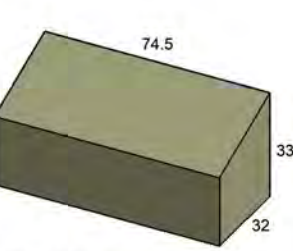

FC098
6510 Sofa
Fits: 6510, 6518
W: 74.5" D: 32" H: 22/33.5"